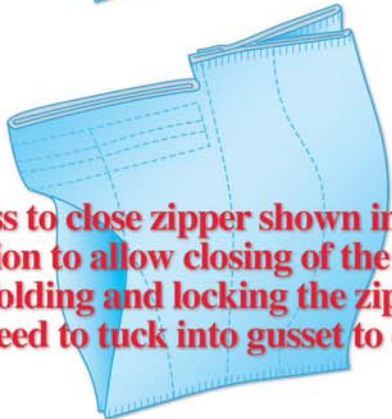

POUR & LOK™

Reclosable Pour Spout for Side Gusseted Packaging

Roll to roll or in-line operation provides pre-zippered film prior to making the package.

Pre-zippered film with foldable zipper in the unlocked position formed into a gusseted package.

Package with perforated header removed allowing pour spout to be opened.

Press to close zipper shown in flat orientation to allow closing of the package by folding and locking the zipper. No need to tuck into gusset to close.

- ➔ Press-to-close zipper in gusset for easy pour spout
- ➔ Foldable zipper allows spout to be closed in the extended position
- ➔ Allows large openings for scoopable products
- ➔ Pour & Lok™ also works with VFFS side-gusset style bags